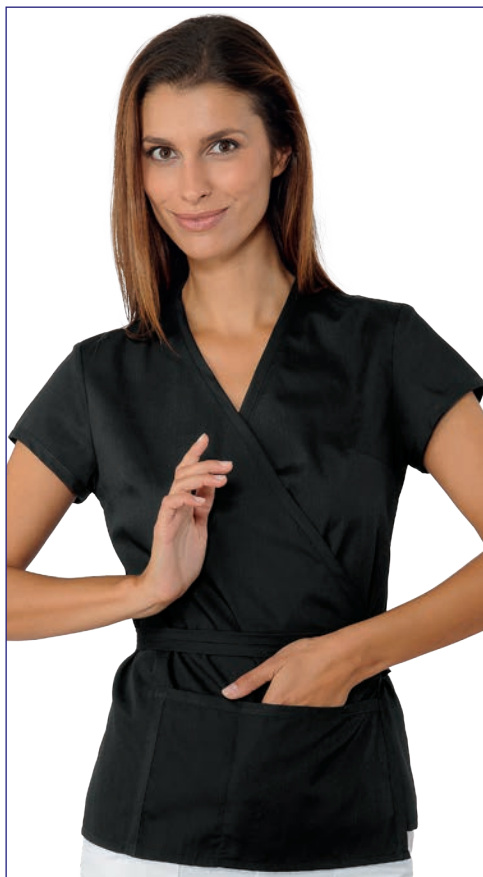

006051 KIMONO TONGA
65% polyester • 35% cotton - 125 gr/m²
M • XL
NERO