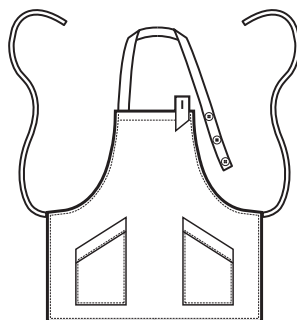

088243
SHERRY
SUPER DRY
100% polyester
130 gr/m²
ONE SIZE
NERO + LUREX 03

SUPER DRY

**IL TESSUTO
ANTIMACCHIA
CHE RESPIRA**

**THE ANTISTAIN
FABRIC
THAT BREATHES**

**ONE SIZE
SHERRY**

NEW

088244
SHERRY
SUPER DRY
100% polyester
130 gr/m²
ONE SIZE
NERO + LUREX GOLD